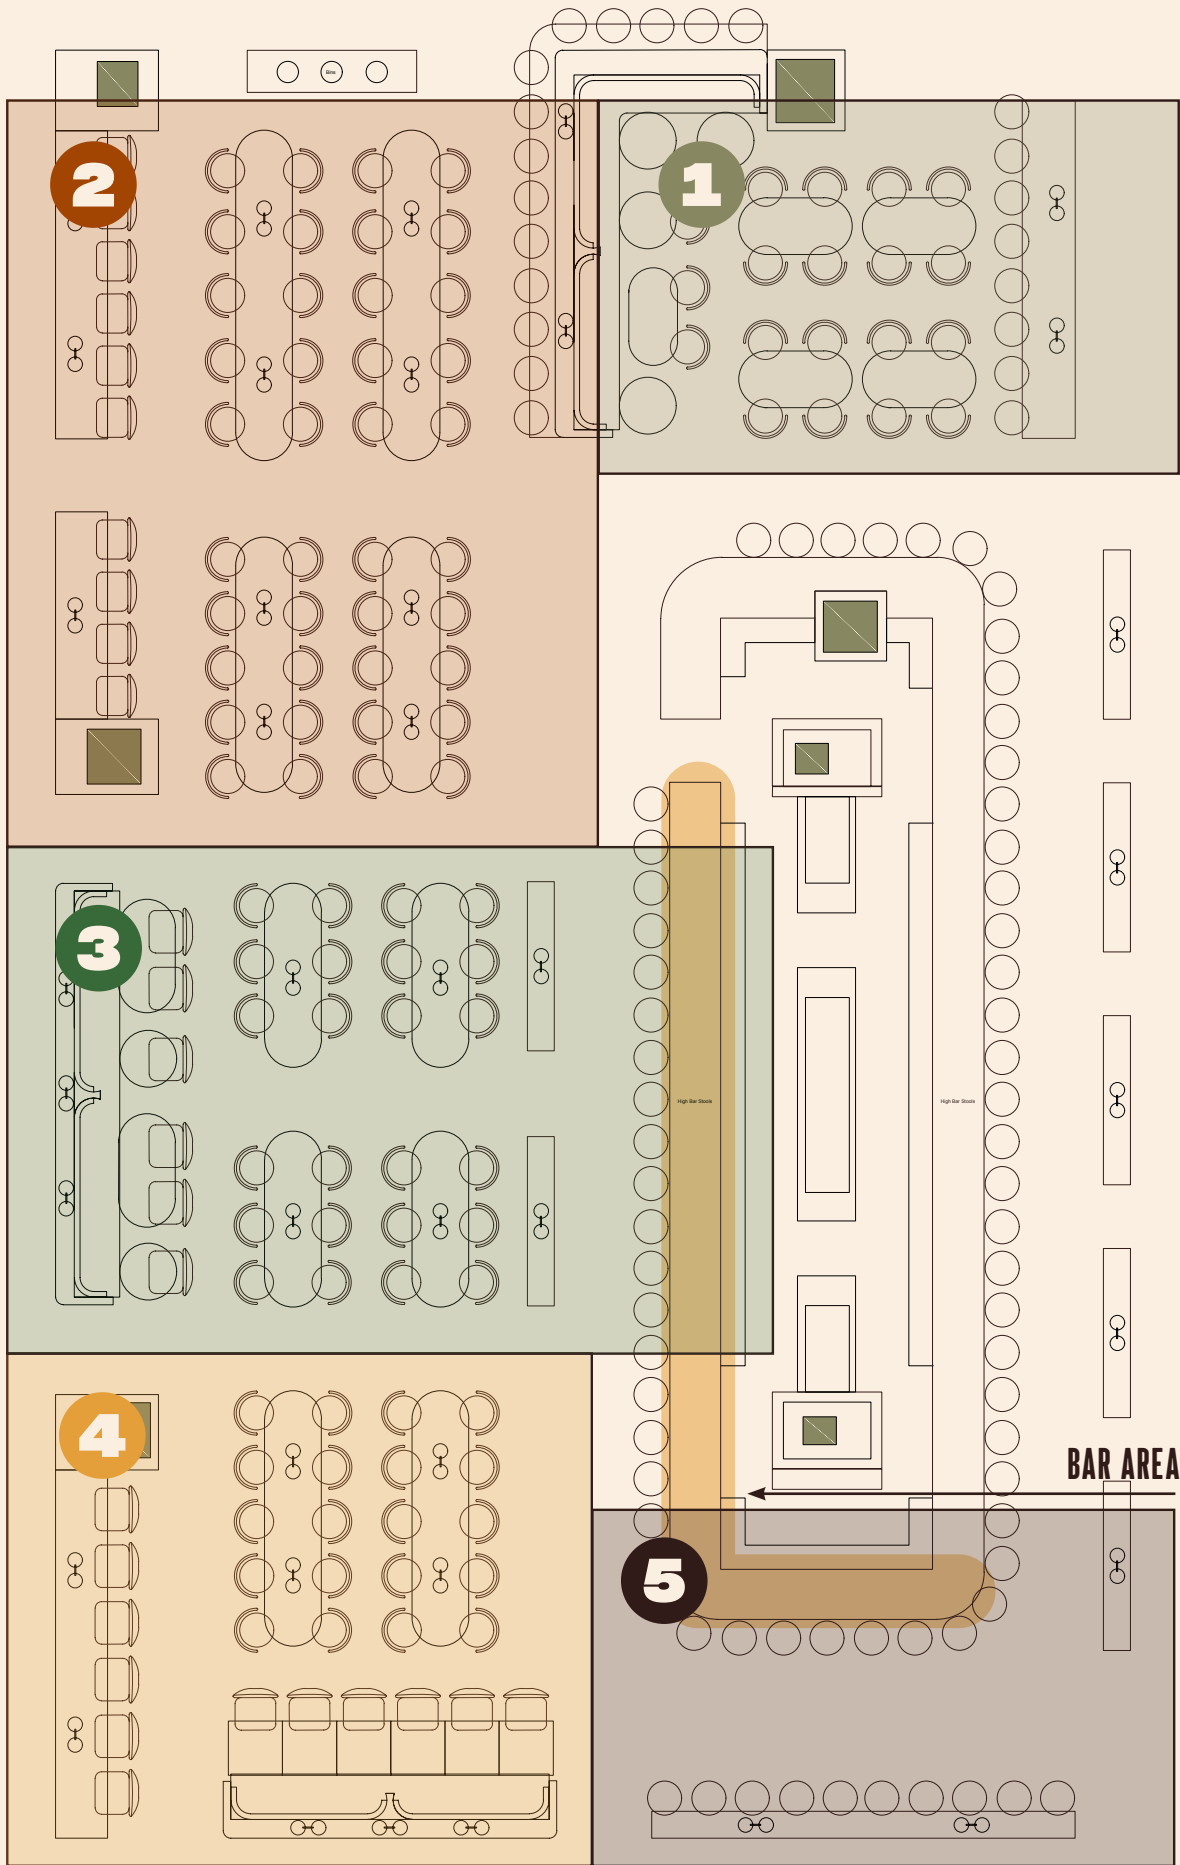

FLOOR PLAN

THE
IRISH EXIT

1. CONNOLLY / 40 PPL

4. LANYON / 40 PPL

2. PEARSE / 60 PPL

5. GRAND CANAL / 30 PPL

3. HEUSTON / 60 PPL

FULL BUYOUT / 300 PPL